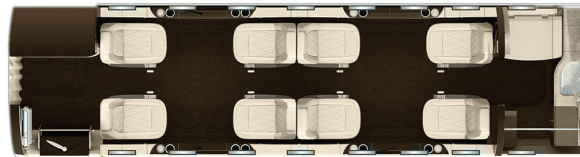

skyservice™
Business Aviation

AIRCRAFT
MANAGEMENT

AIRCRAFT
CHARTER

AIRCRAFT
MAINTENANCE

FBO

AIRCRAFT
SALES & BROKERAGE

skyservice.com 1-866-759-4132

TORONTO / MONTRÉAL / CALGARY / OTTAWA

Head Office: 6120 Midfield Road

Mississauga, ON, Canada L4W 2P7

Mailing Address: P.O. Box 160

Toronto, ON, Canada L5P 1B1