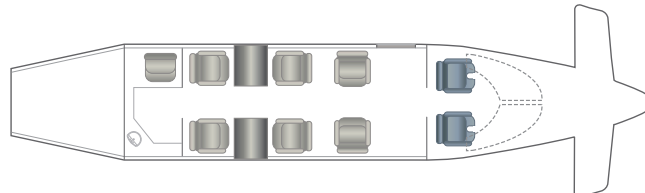

AIRCRAFT FEATURES:

- Enclosed lavatory
- Small forward galley
- Executive interior with club seating for comfort and functionality.

SPECIFICATIONS:

Type: Turboprop

Manufacturer: Piaggio

Cabin Height: 5.74 feet

Seating: 6 passengers

Max Range: 1,612 statute miles

Max Cruise Speed: 445 mph

skyservice™
Business Aviation

AIRCRAFT
MANAGEMENT

AIRCRAFT
CHARTER

AIRCRAFT
MAINTENANCE

FBO