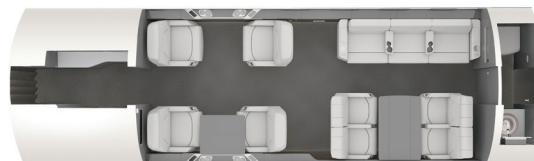

AIRCRAFT FEATURES:

- Fully equipped galley
- Enclosed lavatory
- Sound-insulating door
- WiFi and entertainment system
- Flexible seating arrangements
- Berthing seats plus bedding configuration

SPECIFICATIONS:

Type: Heavy Jet

Manufacturer: Bombardier

Cabin Height: 6 feet

Seating: 12 passengers

Max Range: 4,603 statute miles

Max Cruise Speed: 541 mph

skyservice™
Business Aviation

AIRCRAFT MANAGEMENT / AIRCRAFT CHARTER / AIRCRAFT MAINTENANCE / FBO / AIRCRAFT SALES & BROKERAGE