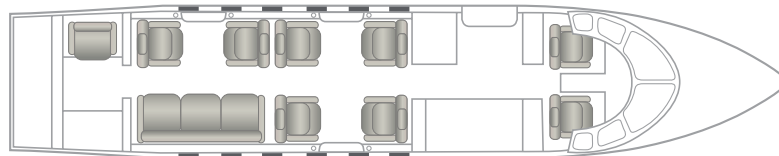

# HAWKER 800XP

The Hawker 800XP is a medium range mid-size business jet with a spacious and luxurious interior. There is a small in-flight accessible baggage area, a forward galley, and an enclosed lavatory. The quiet and luxurious interior of this jet aircraft makes it easy to conduct business or just relax and enjoy the ride. The Hawker 800XP is ideally suited for domestic flights of up to five hours.

## SPECIFICATIONS:

**Type:** Mid-sized Jet

**Manufacturer:** Hawker

**Cabin Height:** 5.11 feet

**Seating:** 9 passengers

**Max Range:** 2959 statute miles

**Max Cruise Speed:** 536 mph

**skyservice™**  
Business Aviation