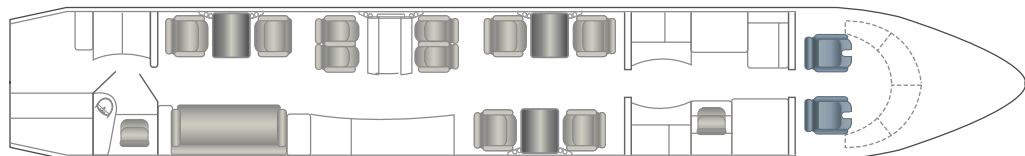

A leader in the ultra-long range class, the Bombardier Global 5000 business jet is the choice for long range business travel. Offering unparalleled comfort and privacy, travellers can rest on a convertible bed in one section of the aircraft, while others can conduct a meeting in another. Travelling on the Global 5000 makes international travel effortless and efficient with non stop capabilities to most global destinations. An onboard attendant is standard on all Global 5000 flights to ensure your comfort and safety.

AIRCRAFT FEATURES:

- Full galley kitchen
- Divan to full bed configuration
- Front and aft lavatory
- Entertainment system
- WI-FI (Basic) and AirShow™

SPECIFICATIONS:

Type: Ultra-long Range Jet	Seating: 12 passengers
Manufacturer: Bombardier	Max Range: 5,984 statute miles
Cabin Height: 6.25 feet	Max Cruise Speed: 590 mph