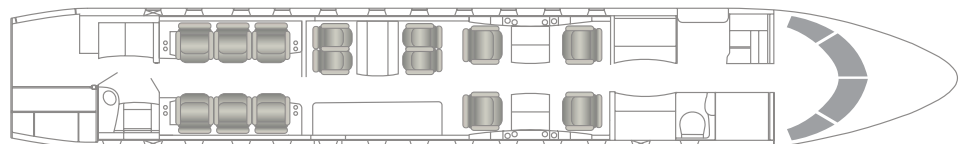

Cruising majestically through the sky, the Global 6000 aircraft is the performance benchmark in the ultra-long-range jet category. This jet was purposely built to fulfill the desires of the most sophisticated and demanding business travelers without compromise. With a cabin responsive to customer needs, the Global 6000 aircraft offers the ultimate in spaciousness, privacy, luxury and comfort.

**AIRCRAFT FEATURES:**

- Full galley
- Divan to full bed configuration
- WiFi and entertainment system
- 2 Enclosed lavatory
- Air Show™

**SPECIFICATIONS:**

**Type:** Ultra-long-range Jet      **Seating:** 13 passengers  
**Manufacturer:** Bombardier      **Max Range:** 6,604 Statute miles  
**Cabin Height:** 6.2 feet      **Max Cruise Speed:** 590 mph