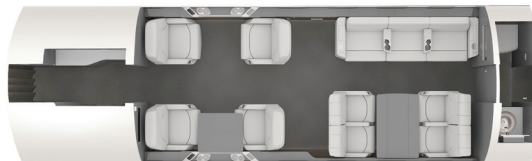

AIRCRAFT FEATURES:

- Fully equipped galley
- Enclosed lavatory
- Sound-insulating door
- WiFi and entertainment system
- Flexible seating arrangements
- Berthing seats plus bedding configuration

SPECIFICATIONS:

Type: Heavy Jet

Manufacturer: Bombardier

Cabin Height: 6 feet

Seating: 12 passengers

Max Range: 4,603 statute miles

Max Cruise Speed: 541 mph

skyservice™
Business Aviation

AIRCRAFT MANAGEMENT / AIRCRAFT CHARTER / AIRCRAFT MAINTENANCE / FBO / AIRCRAFT SALES & BROKERAGE