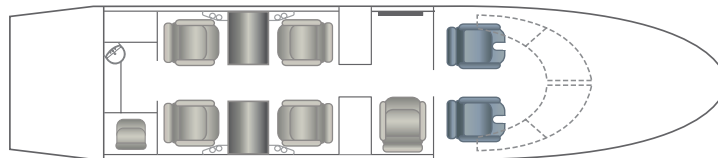

AIRCRAFT FEATURES:

- Enclosed lavatory
- Premium leather seating
- Work tables
- Power outlets

SPECIFICATIONS:

Type: Light jet
Manufacturer: Honda
Cabin Height: 4.8 feet
Seating: 4-5 passengers
Max Range: 1,200 statute miles
Max Cruise Speed: 486 mph