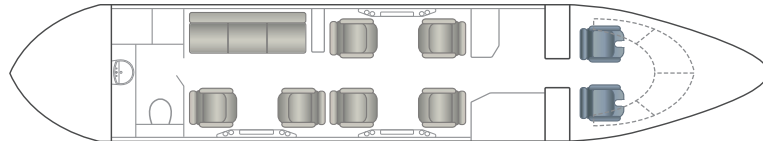

AIRCRAFT FEATURES:

- Full forward galley
- Entertainment system
- Divan to bed configuration
- Enclosed lavatory
- Air Show™
- WiFi (Additional)

SPECIFICATIONS:

Type: Heavy Jet

Manufacturer: Bombardier

Cabin Height: 6.08 feet

Seating: 10 passengers

Max Range: 4,600 statute miles

Max Cruise Speed: 541 mph

skyservice™
Business Aviation

AIRCRAFT MANAGEMENT / AIRCRAFT CHARTER / AIRCRAFT MAINTENANCE / FBO / AIRCRAFT SALES & BROKERAGE