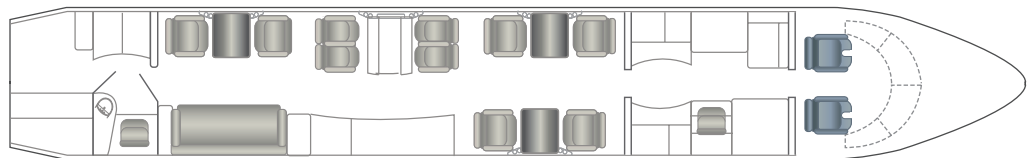

A leader in the ultra-long range class, the Bombardier Global 5000 business jet is the choice for long range business travel. Offering unparalleled comfort and privacy, travellers can rest on a convertible bed in one section of the aircraft, while others can conduct a meeting in another. Travelling on the Global 5000 makes international travel effortless and efficient with non stop capabilities to most global destinations. An onboard attendant is standard on all Global 5000 flights to ensure your comfort and safety.

AIRCRAFT FEATURES:

- Full galley kitchen
- Divan to full bed configuration
- Front and aft lavatory
- Entertainment system
- WI-FI (Basic) and AirShow™

SPECIFICATIONS:

Type: Ultra-long Range Jet	Seating: 12 passengers
Manufacturer: Bombardier	Max Range: 5,984 statute miles
Cabin Height: 6.25 feet	Max Cruise Speed: 590 mph